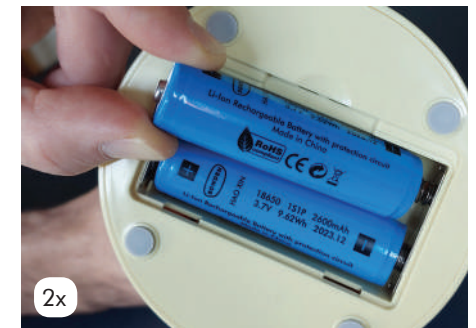

RECHARGEABLE BATTERIES SOWDEN