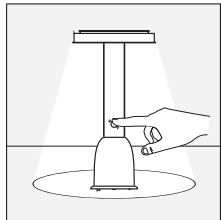

3rd TAP - MAXIMUM BRIGHTNESS (5+ hours)