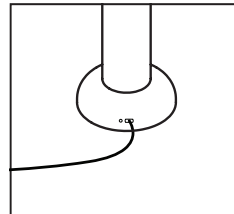

3rd TAP - MAXIMUM
Ambient light
(9+ hours)

WHEN CONNECTED
WITH USB CABLE
Continuous light at any
brightness level