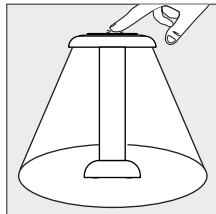

NEW

DUAL FUNCTIONALITY

LAMP PL6

Introduction

When used as **fixed lighting**, the **dual functionality** allows direct connection to a power supply with a USB cable.

By **disconnecting** the USB, the lamp will automatically switch to using the batteries supplied with the product.

When used as a **portable lamp** it is particularly suitable where electrical power supply is not available. After use reconnect USB to **recharge**.

Battery

The lamp is supplied with 2 SOWDEN Li-ion batteries 18650, 2600mAh. When the lamp is OFF, recharging the batteries with the USB takes about 4 hours.

Light Source

The lamp is supplied with the SOWDEN Led Disc 01. Light source LED 3.5W. Maximum brightness: 300 lumens.

Other Information

When connected to the USB, a **red light** indicates that the battery is charging.

When the battery is fully charged, the red light will turn **OFF**.

The SOWDEN batteries are easy to install and can be **replaced** if required.

Flat batteries can be easily swapped with ones that have **been fully** charged in a **battery charger**, a useful feature in restaurants.

The SOWDEN LED disc light source is **easy to replace** if necessary.

Dimensions: Ø 160 mm, height 260 mm.

Suitable for indoor and outdoor dry environments.

A fully charged **battery life** is 9 to 36+ hours depending on the brightness level.

Choose the brightness:

1st TAP - LOW
Night light
(36+ hours)

2nd TAP - MEDIUM
Warm light for
a dinner table
(20+ hours)

3rd TAP - MAXIMUM
Ambient light
(9+ hours)

WHEN CONNECTED
WITH USB CABLE
Continuous light at any
brightness level

DUAL FUNCTIONALITY

When you disconnect the USB, the lamp will automatically switch to power from the batteries supplied, becoming a portable lamp