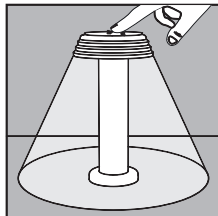

2nd TAP - MEDIUM
Warm light for
a dinner table
(10+ hours)