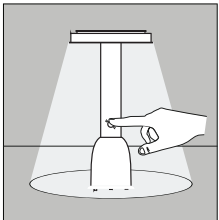

2nd TAP - MEDIUM BRIGHTNESS (10+ hours)