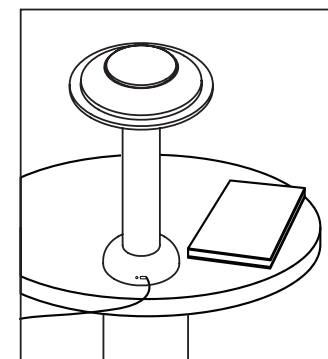

Dimensions: Ø 180 mm, height 320 mm.

Suitable for indoor and outdoor dry environments.

A fully charged **battery life** is 9 to 36+ hours depending on the brightness level.

### Choose the brightness:

1st TAP - LOW  
Night light  
(36+ hours)

2nd TAP - MEDIUM  
Warm light for  
a dinner table  
(20+ hours)

3rd TAP - MAXIMUM  
Ambient light  
(9+ hours)

WHEN CONNECTED  
WITH USB CABLE  
Continuous light at any  
brightness level