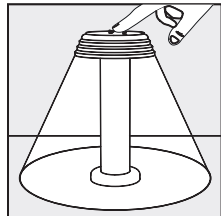

3rd TAP - MAXIMUM
Ambient light
(4+ hours)