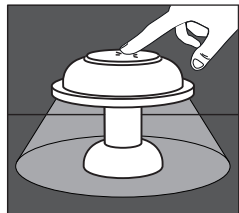

Choose the brightness:

1st TAP - LOW
Night light
(36+ hours)