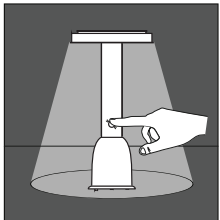

Choose the brightness:

1st TAP - LOW BRIGHTNESS (24+ hours)