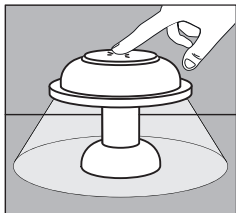

2nd TAP - MEDIUM
Warm light for
a dinner table
(20+ hours)