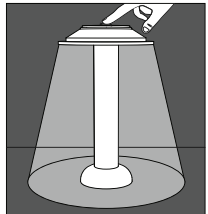

Choose the brightness:

1st TAP - LOW
Night light
(36+ hours)