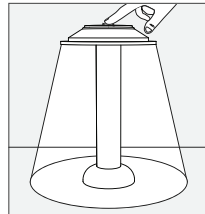

2nd TAP - MEDIUM
Warm light for
a dinner table
(20+ hours)