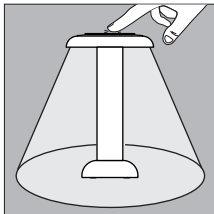

2nd TAP - MEDIUM
Warm light for
a dinner table
(20+ hours)