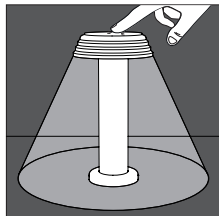

Choose the brightness:

1st TAP - LOW
Night light
(24+ hours)