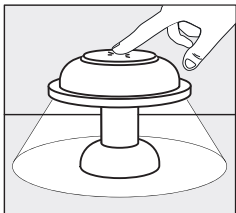

3rd TAP - MAXIMUM
Ambient light
(9+ hours)